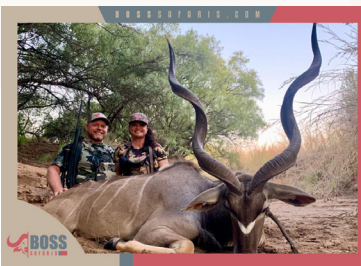

PHALABORWA PRICELIST 2023

DAY RATES

1 x 1 Hunter	$350
2 x 1 Hunter	$300
Observer	$200
Firearm Permit	$150
Rifle Hire	$70
Night Hunt	$70
Bird Hunting	$550
Game Fishing	$850
Safari DVD	POR

DANGEROUS GAME

Cape Buffalo Bull < 40"	$8 500
Buffalo Per Inch > 40"	$950
Buffalo Cow	POR
Crocodile < 11.5ft	POR
Crocodile per ft < 13ft	POR
Elephant	POR
Hippo	POR

PLAINS-GAME

Barbary Sheep	$2 500
Boars	$350
Blesbuck (Common)	$450
Blesbuck (White)	$500
Bontebuck	$1 000
Bushbuck	$1 200
Caracal	$1 000
Duiker (Grey)	$450
Eland (Cape)	$2 500
Gemsbuck	$1 200
Gemsbuck (Golden)	$2 500

Giraffe	$3 500
Impala (Common)	$450
Impala (Black)	$1 500
Kudu	$2 500
Lechwe	$2 000
Nyala	$2 200
Reedbuck (Common)	$1 500
Reedbuck (Mountain)	$950
Red Hartebeest	$1 100
Roan	$4 000
Sable	$3 000
Springbuck (Common)	$450
Springbuck (Copper)	$800
Springbuck (Black)	$800
Springbuck (White)	$1 000
Steenbuck	$450
Tsessebe	$1 500
Warthog	$450
Waterbuck	$2 200
Wildebeest (Black)	$1 100
Wildebeest (Blue)	$1 100
Wildebeest (Golden)	$2 000
Zebra (Burchells)	$1 100