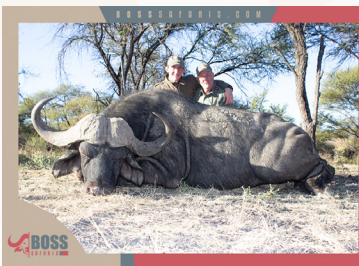

PHALABORWA PRICELIST 2023

DAY RATES

1 x 1 Hunter	$350
2 x 1 Hunter	$300
Observer	$200
Firearm Permit	$150
Rifle Hire	$70
Night Hunt	$70
Bird Hunting	$550
Game Fishing	$850
Safari DVD	POR

DANGEROUS GAME

Cape Buffalo Bull < 40"	$8 500
Buffalo Per Inch > 40"	$950
Buffalo Cow	$3 000
Crocodile < 11.5ft	$4 500
Crocodile per ft < 13ft	$7 500
Elephant	POR
Hippo	$8 500

PLAINS-GAME

Baboon	$450
Bushbuck	$1 200
Bushpig	$600
Duiker (Blue)	$1 200
Duiker (Grey)	$450
Duiker (Red)	$1 200
Civet Cat	$1 400
Eland (Cape)	$2 500
Eland (Livingstone)	$3 000
Gemsbuck	$1 500
Genet Cat	$450

Giraffe	$3 500
Grysbuck (Sharpes)	$1 500
Honey Badger	$1 800
Impala (Common)	$450
Impala (Black)	$1 500
Impala (Saddle Back)	$1 500
Impala (White Flank)	$2 500
Jackal	$450
Klipspringer	$1 800
Kudu < 55"	$2 500
Kudu > 55"	$3 500
Nyala	$2 200
Ostrich	$450
Porcupine	$450
Reedbuck (Common)	$1 500
Reedbuck (Mountain)	$950
Roan	$4 000
Sable < 42	$3 000
Sable 42" - 45"	$3 500
Sable 45" - 48"	$4 000
Sable > 48"	$5 500
Spotted Hyena	$3 500
Steenbuck	$450
Tsessebe	$2 000
Vervet Monkey	$450
Warthog	$450
Waterbuck	$2 200
Wilbeest (Blue)	$1 100
Wilbeest (Golden)	$2 000
Zebra (Burchells)	$1 100